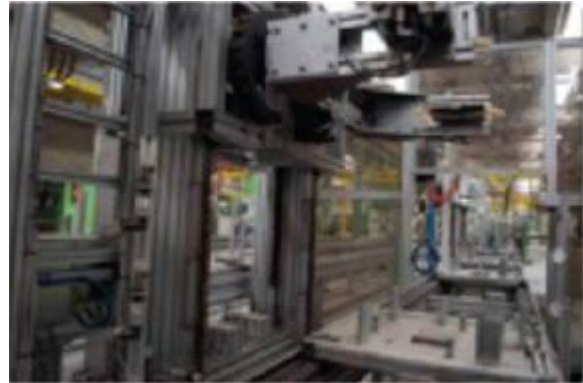

ACE Group

Washing Machines Production Plant

PRODUCT DESCRIPTION:

Domestic washing machines 5 kg and 8,5 kg with frontal and top loading

ACE Group

Cabinet production line for 8,5 kg and 5 kg washing machines

ACE Group

Welding automatic complete line

ACE Group

2 Frontal panel production lines

ACE Group

3 Basket for 5 kg. and 8 kg. production lines

ACE Group

**BASKET FOR 5 KG
TOP LOADING PRODUCTION
LINE**