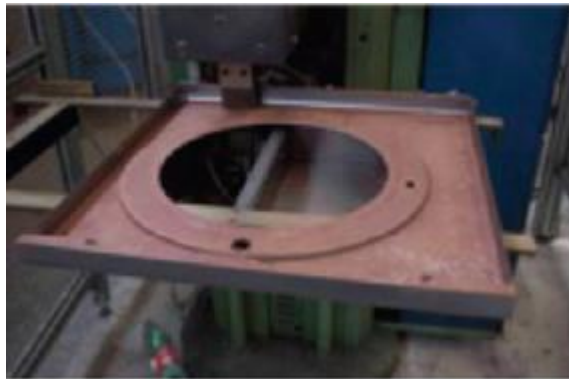

ACE Group

Washing Machines Production Plant

PRODUCT DESCRIPTION:

Domestic washing machines 5 kg and 8,5 kg with frontal and top loading

ACE Group

Cabinet production line for 8,5 kg and 5 kg washing machines

ACE Group

Welding automatic complete line

ACE Group

2 Frontal panel production lines

ACE Group

3 Basket for 5 kg. and 8 kg. production lines

ACE Group

**BASKET FOR 5 KG
TOP LOADING PRODUCTION
LINE**